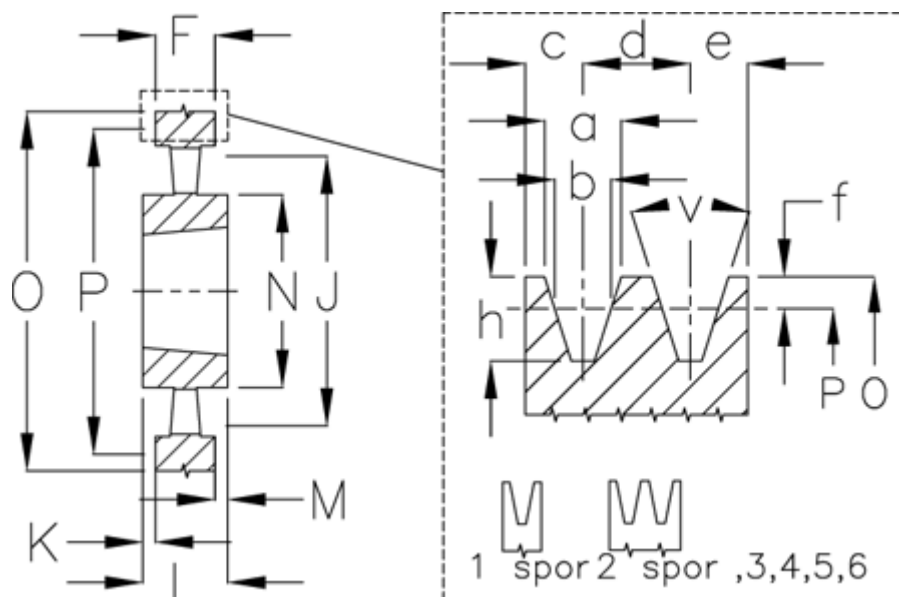

Article number: 604111100004

Description: V-belt pulley SPB 1000/4 TL4040

## Measures

a	= 16.3	For bush	= 4040	O	= 1007.0
b	= 14.0	h	= 17.5	P	= 1000
Bush $\zeta$ max	= 100	J	= 954	Type	= SPB
c	= 12.5	K	= 10	v	= 38 grader
d	= 19.0	L	= 102		
e	= 12.5	m	= 16.0		
f	= 3.5	N	= 210		
F	= 82	Number of ribs	= 4		